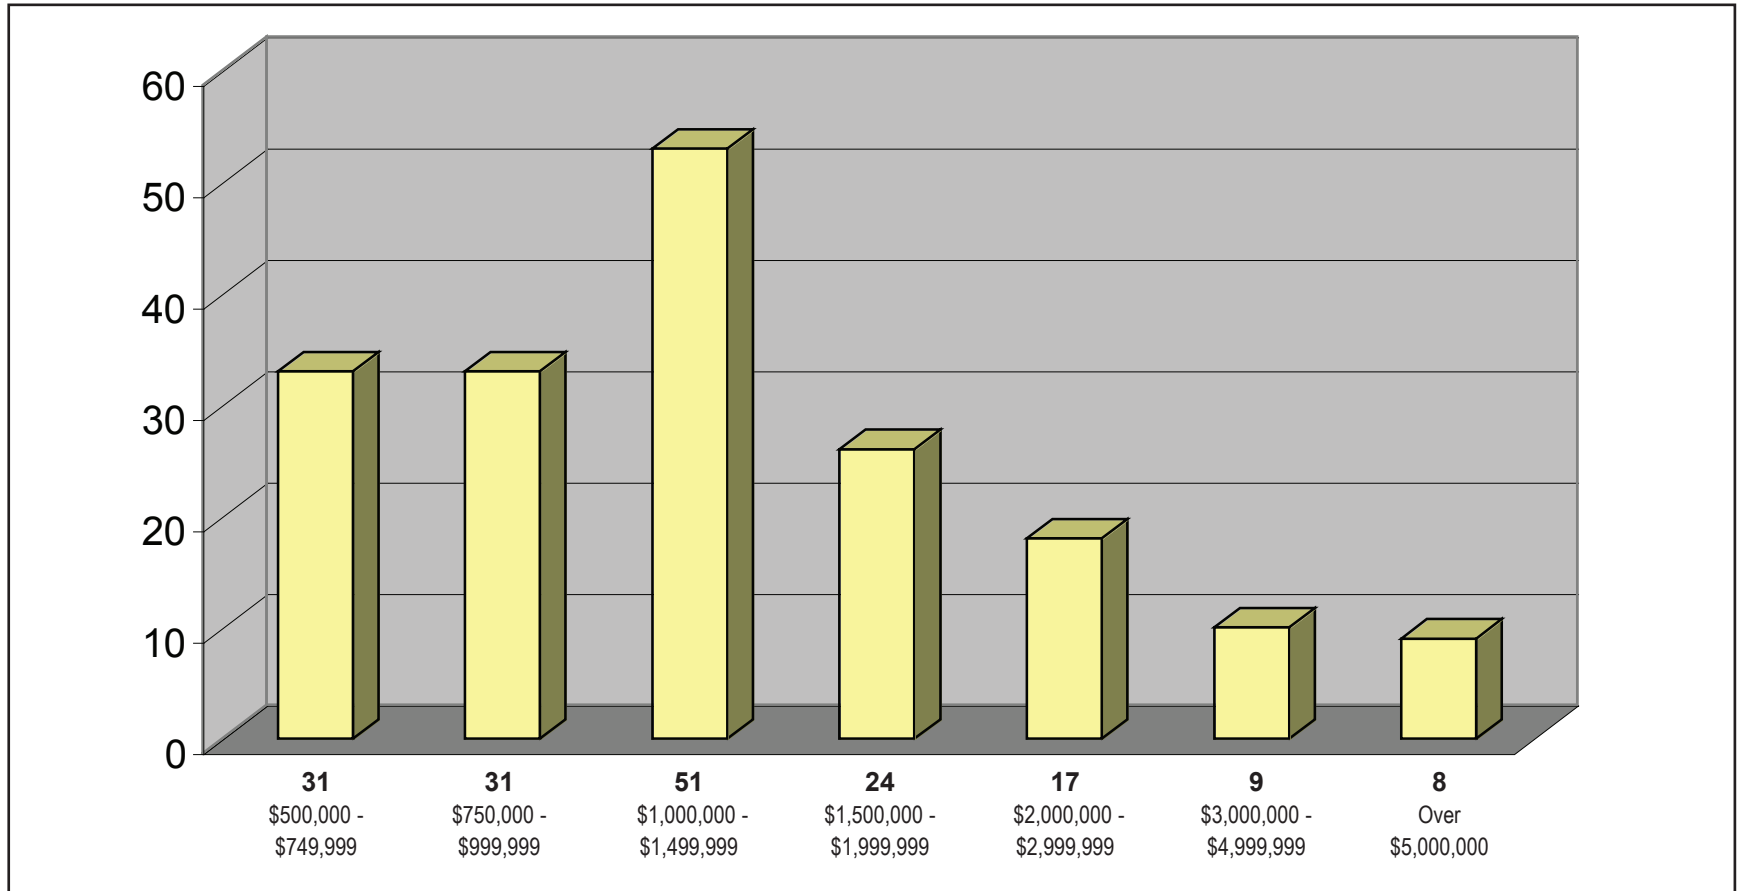

INCLINE VILLAGE PROPERTIES SOLD 2007

January 1 thru December 31

SINGLE FAMILY

Information gathered from Incline Village, Tahoe Sierra, Sierra Nevada, NNRMLS and South Lake Tahoe Board of Realtors MLS 12/31/07