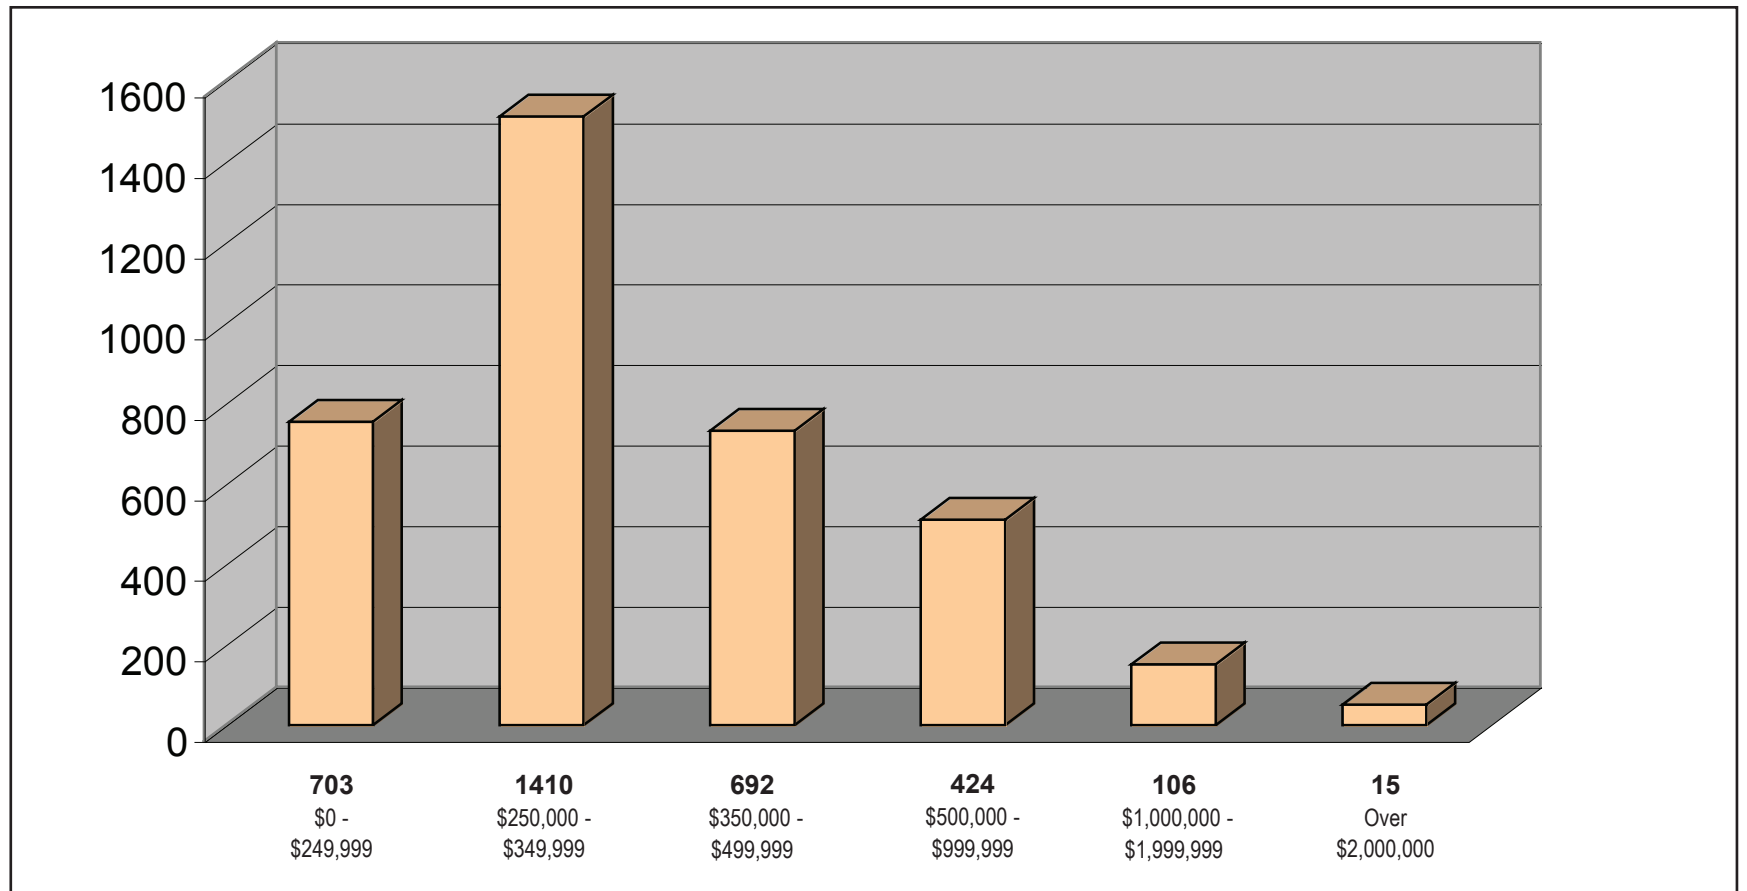

RENO/SPARKS

PROPERTIES SOLD 2007

January 1 thru December 31

SINGLE FAMILY

CHASE
INTERNATIONAL
real estate
chaseinternational.com