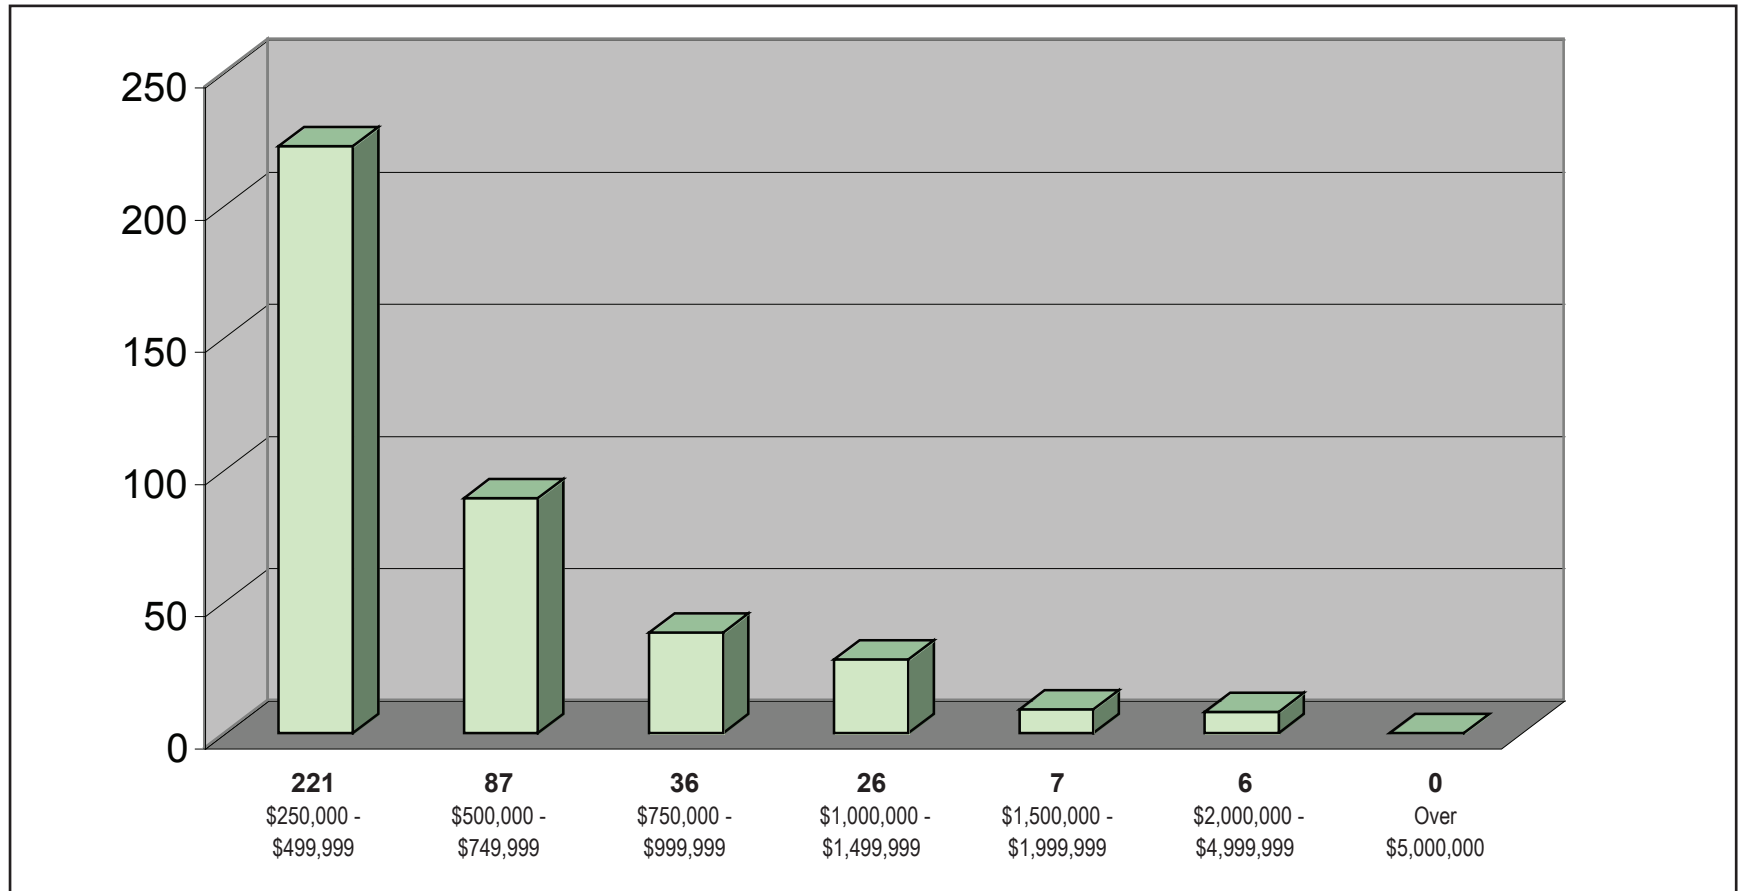

CHASE
INTERNATIONAL

The leader in luxury real estate

chaseinternational.com

SOUTH LAKE TAHOE

PROPERTIES SOLD 2007

January 1 thru December 31

SINGLE FAMILY

Information gathered from Incline Village, Tahoe Sierra, Sierra Nevada, NNRMLS and South Lake Tahoe Board of Realtors MLS 12/31/07