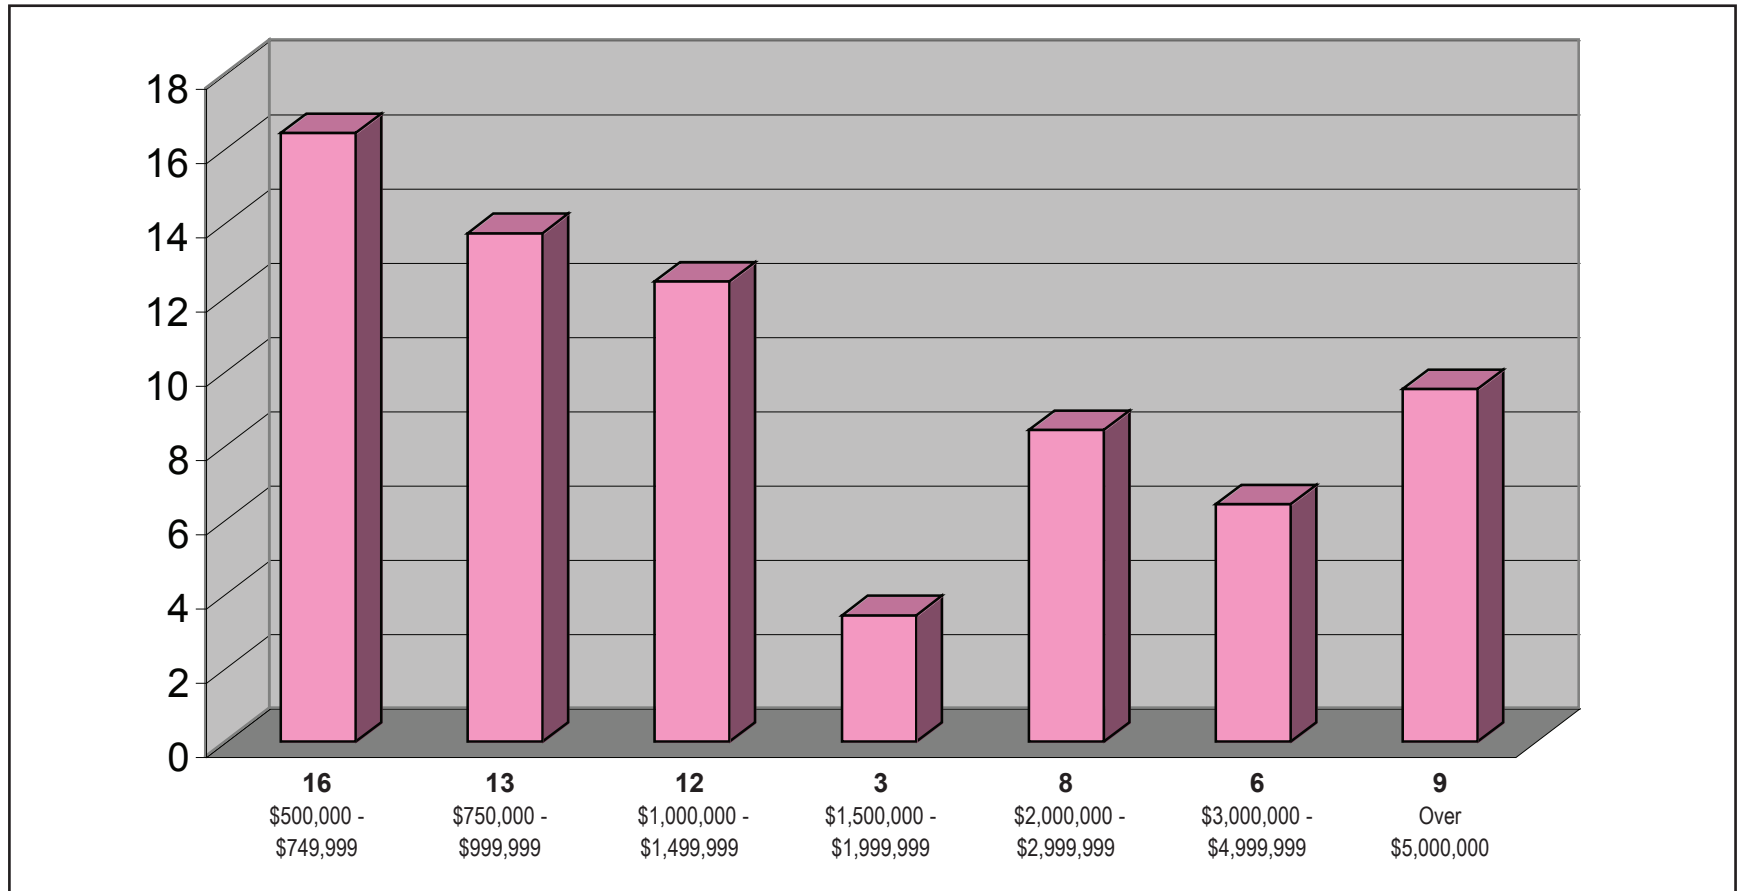

CHASE
INTERNATIONAL

The leader in luxury real estate

chaseinternational.com

EAST SHORE

PROPERTIES SOLD 2007

January 1 thru December 31

SINGLE FAMILY

Information gathered from Incline Village, Tahoe Sierra, Sierra Nevada, NNRMLS and South Lake Tahoe Board of Realtors MLS 12/31/07